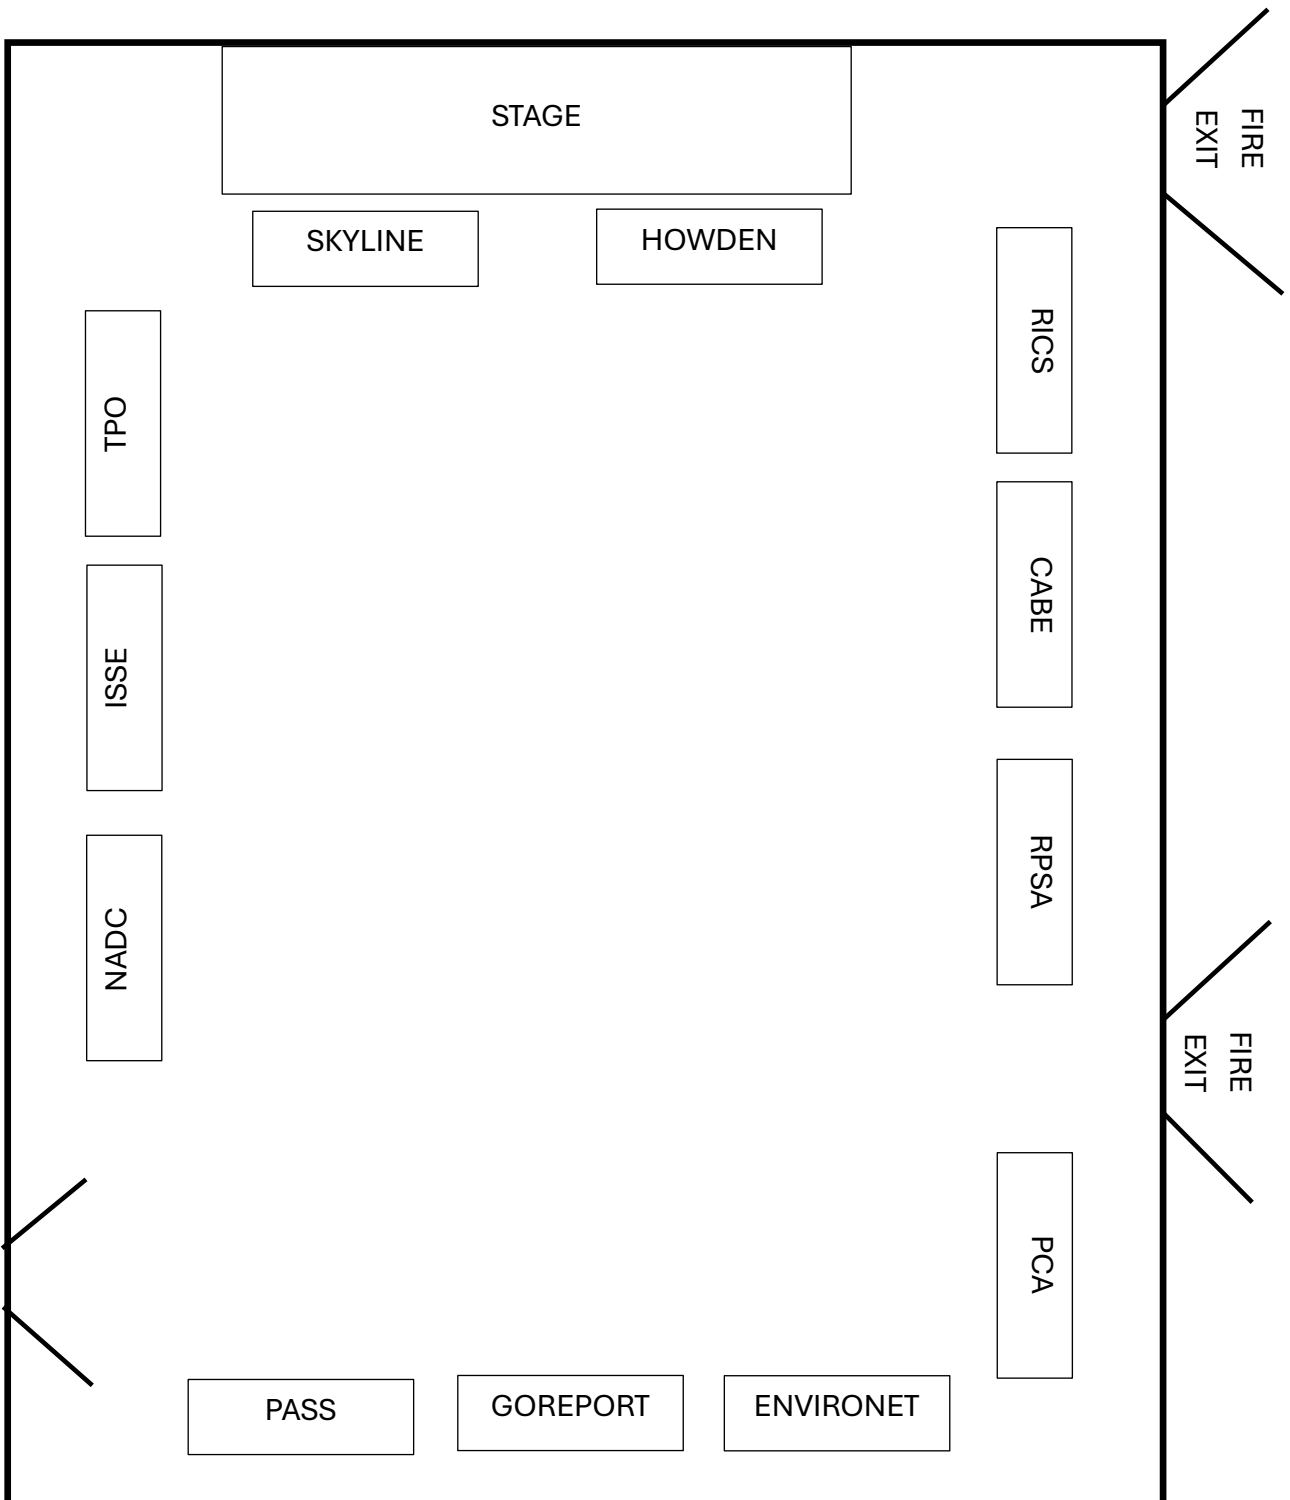

**NATIONAL SELF BUILD & RENOVATION CENTRE
LAYOUT**

Build-It Theatre

Piazza